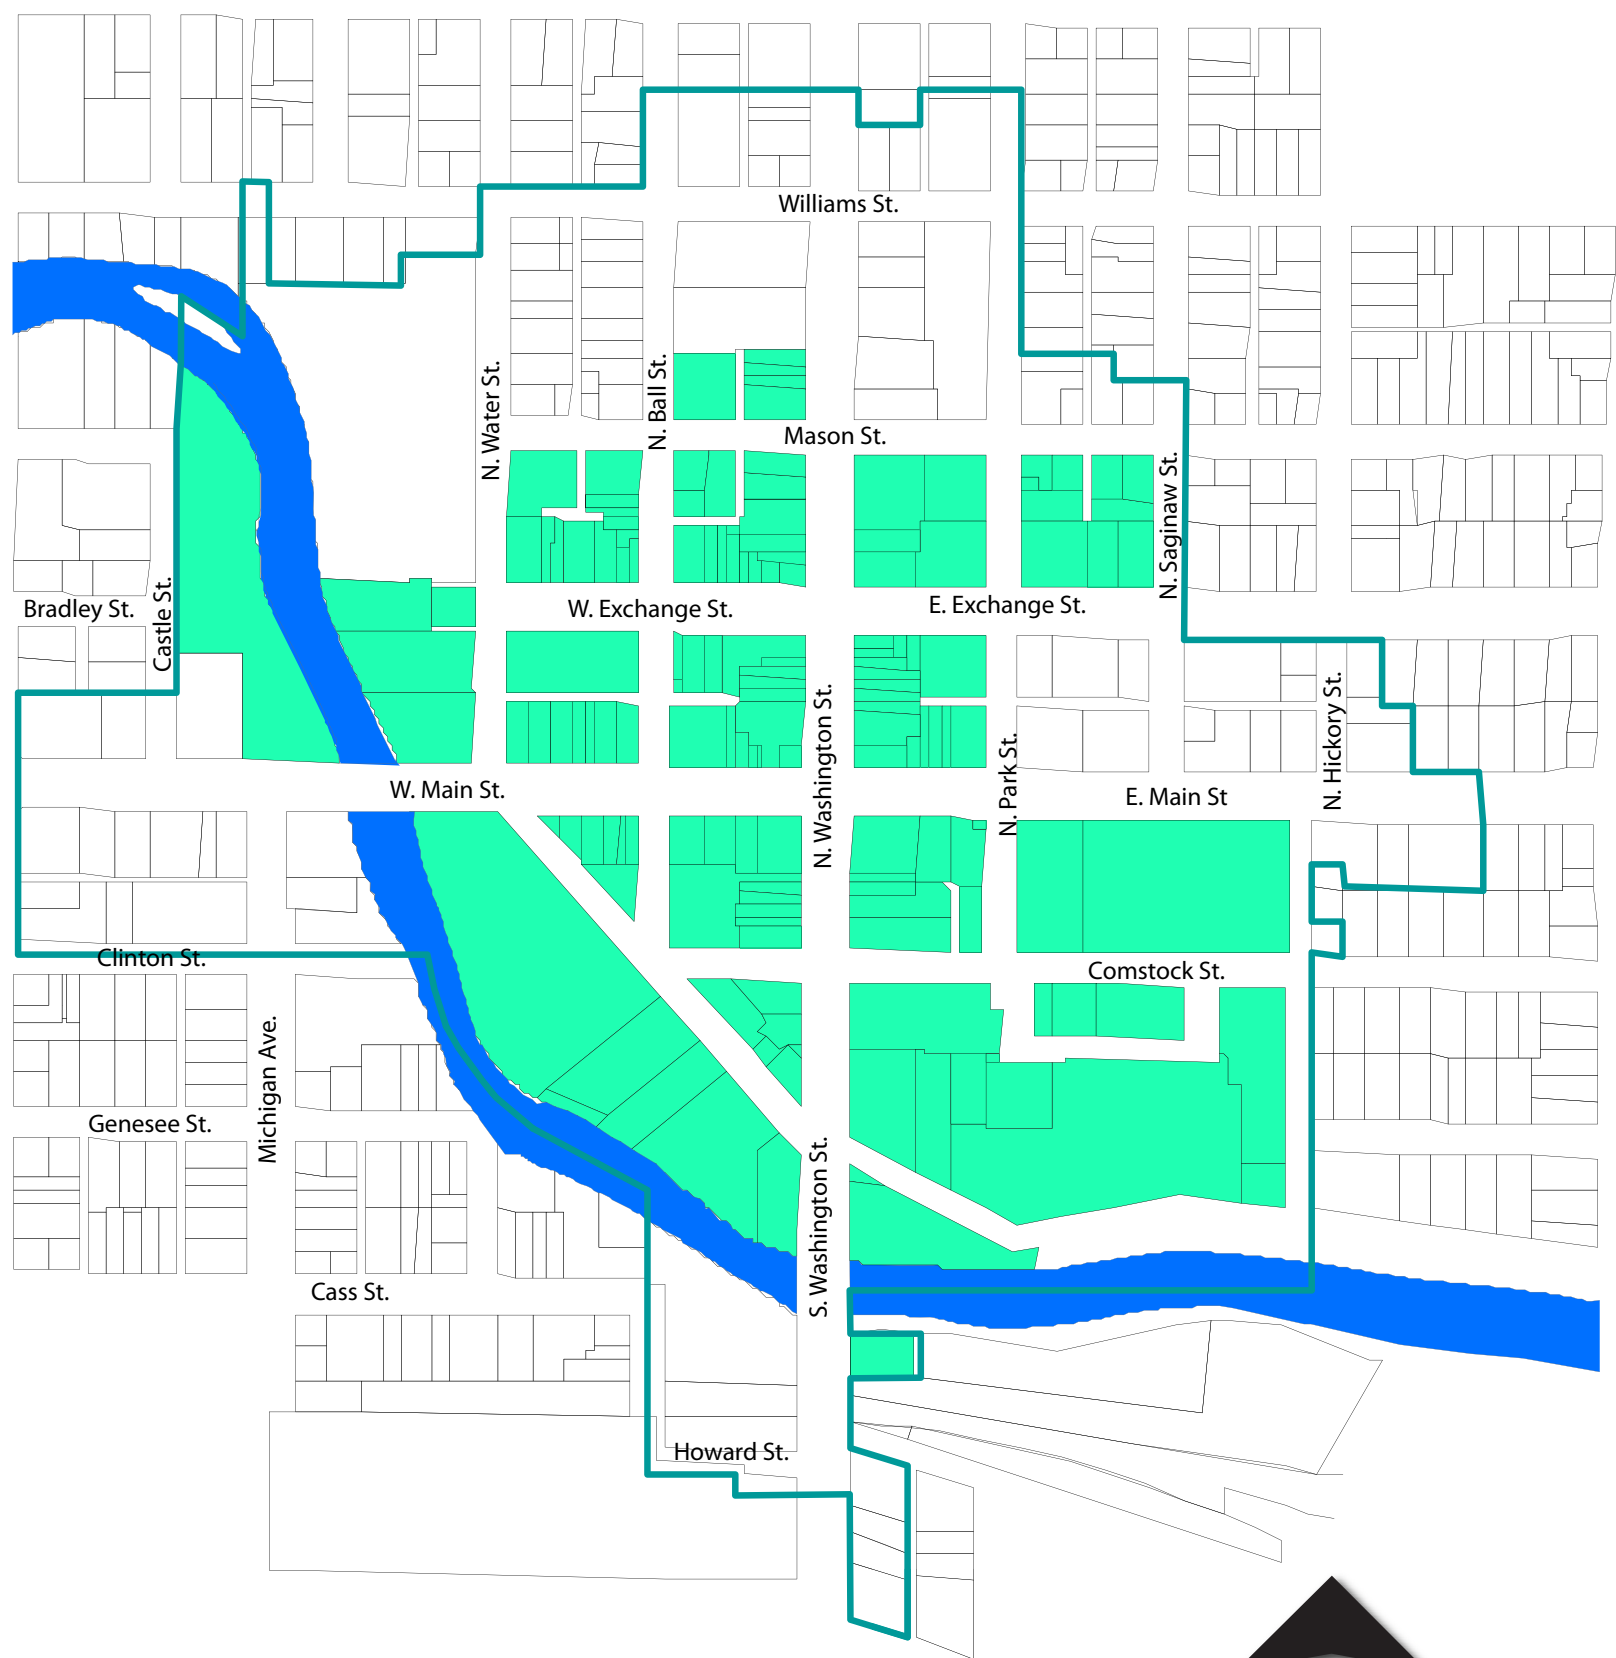

**City Of Owosso  
2012 Master Plan  
Map 6: Downtown &  
Mainstreet Boundaries**

**Districts**

-  **DDA Boundaries**
-  **OMS Properties**

July 24, 2012